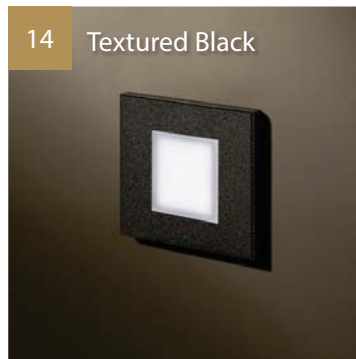

Frame		
A (Bticino)		VF0Axx
B (Legrand/Hager/Peha)		VF0Bxx
C (Vimar)		VF0Cxx

Frame		
A (Bticino)		VF0A0Axx
B (Legrand/Hager/Peha)		VF0B0Bxx
C (Vimar)		VF0C0Cxx

Luminaires

Chrome

Ref.

0G08

14 Textured Black

Ref.