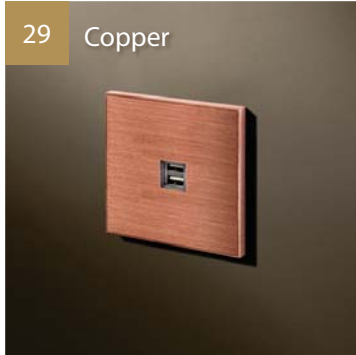

Void

02 Matt White

29 Copper

MG

1TMG

1V

Type	Ref.
USB supply unit 2A	Vo0U29

Frame				
A (Bticino)	Vo0A20	Vo0A0A20	Vo0A0A0A20	Vo0A0A0A0A20
B (Legrand/Hager/Peha)	Vo0B20	Vo0B0B20	Vo0B0B0B20	Vo0B0B0B0B20
C (Vimar)	Vo0C20	Vo0C0C20	Vo0C0C0C20	Vo0C0C0C0C20

Type	Ref.
Socket Type	Vo0Z17