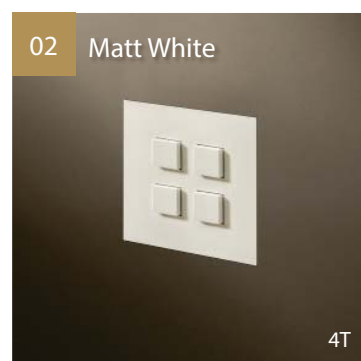

Select Flush

Type	Ref.
Domintell LED RGB	NFD114

Type	Ref.
Domintell LED RGB	NFD201

Type	Ref.
Domintell LED RGB	NFD402

Type	Ref.
Domintell LED RGB	NFD4D414