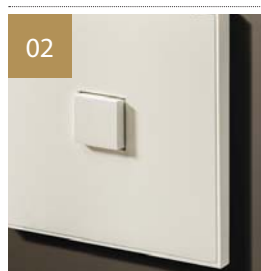

Select

Colors

Stainless Steel + Luminaires

Matt Black RAL9011

Textured White RAL9010

Textured Black RAL9011

Matt White RAL9010

Brushed Brass