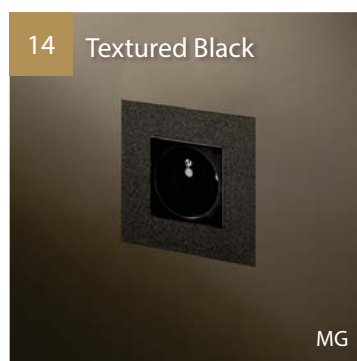

Void Flush

Socket Type		
EU	White	VFo0Zxx
	Black	VFo0Yxx
FR/BE	White	VFo0Xxx
	Black	VFo0Wxx

Socket Type		
EU	White	VF0Z0Zxx
	Black	VF0Y0Yxx
FR/BE	White	VF0X0Xxx
	Black	VF0W0Wxx

Frame		
A (Bticino)		VF0Axx
B (Legrand/Hager/Peha)		VF0Bxx
C (Vimar)		VF0Cxx

Frame		
A (Bticino)		VF0A0Axx
B (Legrand/Hager/Peha)		VF0B0Bxx
C (Vimar)		VF0C0Cxx