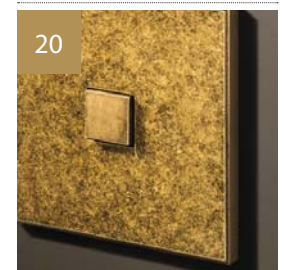

Select

Colors

Stainless Steel + Luminaires

Matt Black RAL9011

Textured White RAL9010

Textured Black RAL9011

Matt White RAL9010

Brushed Brass

Nickel

Copper

Chrome

Gunpowder Black (Fusain)

Bronze Antique

Tin Antique

Brass Antique

Combine Select with Void,
Dimmer, Luminaires ...