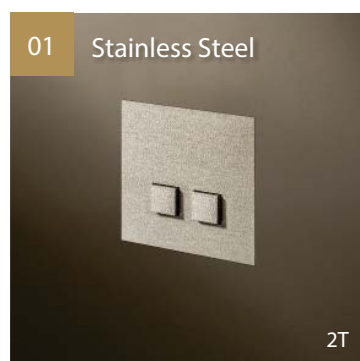

Select Flush

Type	Ref.
Domintell LED RGB	NFD114

Type	Ref.
Domintell LED RGB	NFD201

Type	Ref.
Domintell LED RGB	NFD402

Type	Ref.
Domintell LED RGB	NFD4D414