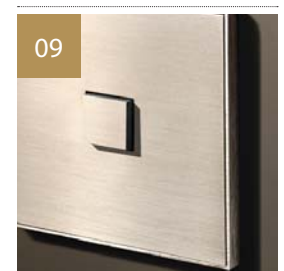

Select

Colors

Stainless Steel + Luminaires

Matt Black RAL9011

Textured White RAL9010

Textured Black RAL9011

Matt White RAL9010

Brushed Brass