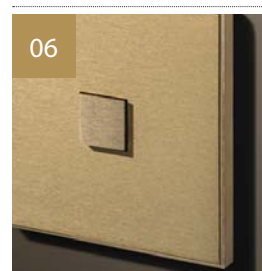

Select

Colors

Stainless Steel + Luminaires

Matt Black RAL9011

Textured White RAL9010

Textured Black RAL9011

Matt White RAL9010

Brushed Brass