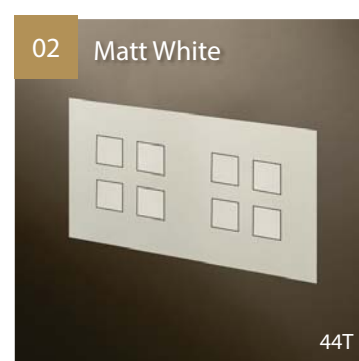

Squares Flush

Type	Ref.
Domintell LED RGB	SFD113

Type	Ref.
Domintell LED RGB	SFD213

Type	Ref.
Domintell LED RGB	SFD414

Type	Ref.
Domintell LED RGB	SFD4D402

Void

02 Matt White

Combination Void Square & Void Round