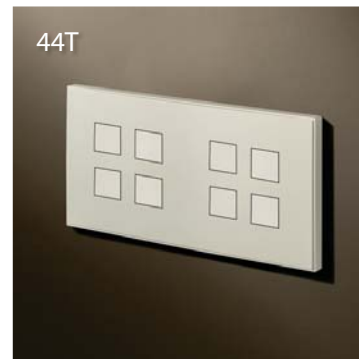

Type	Ref.
Domintell LED RGB	NFD402

Type	Ref.
Domintell LED RGB	NFD4D414

Squares

Type	Ref.
Domintell LED RGB	SqD106

Type	Ref.
Domintell LED RGB	Sq0#D4

(#) Available in A, B or C frame

Type	Ref.
Domintell LED RGB	Sq0WD214