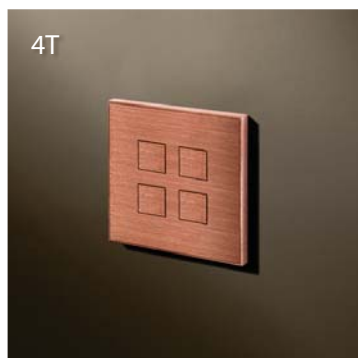

Type	Ref.
Domintell LED RGB	SqD429