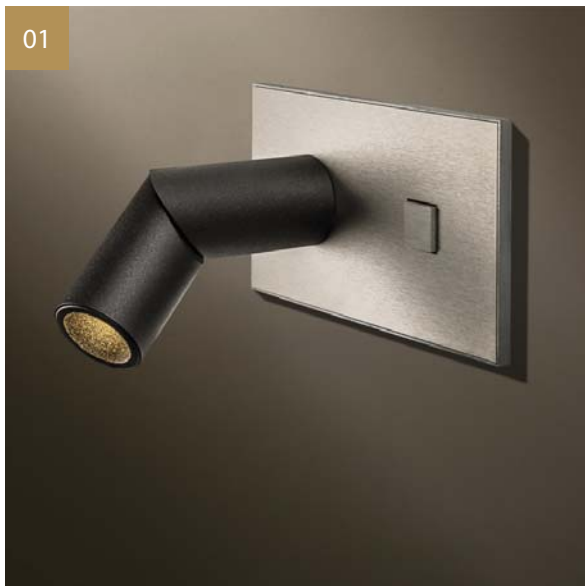

Select

Colors

Stainless Steel + Luminaires

Matt Black RAL9011

Textured White RAL9010

Textured Black RAL9011

Matt White RAL9010

Brushed Brass