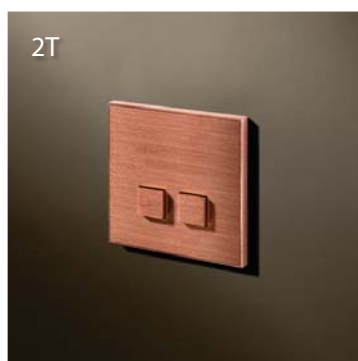

Domintell
Smart living experience

Select

Type	Ref.
Domintell LED RGB	NiD117

Type	Ref.
Domintell LED RGB	NiD229

Type	Ref.
A (for Bticino) + Domintell LED RGB	Ni0AD119
B (for Legrand/Hager/Peha) + Domintell LED	Ni0BD119
C (for Vimar) + Domintell LED RGB	Ni0CD119

Select

Colors

Stainless Steel + Luminaires

Matt Black RAL9011

Textured White RAL9010

Textured Black RAL9011

Matt White RAL9010

Brushed Brass